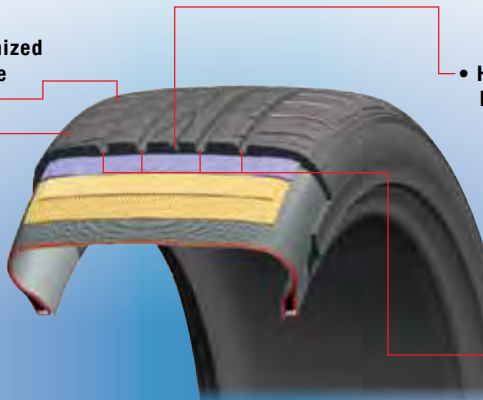

# ZIEX ZE912

Imagine an all season performance tire designed to offer true grip and increased traction that ultimately advances driver confidence whatever the weather condition. With the ZIEX ZE912, Falken has developed a tire with full-depth sipes encircling the tread, coupled with high-volume circumferential grooves and high angle variable cross grooves, that brings together the spirit of performance driving in all climates. When faced with wet conditions, the ZIEX ZE912 features increased hydroplane resistance and increased tread stability by evacuating water away, delivering improved grip composure, while its hybrid-asymmetric pattern produces better dry performance and genuine touring confidence during each and every season. The result is a tire that performs regardless of the condition of the road.

## ALL SEASON PERFORMANCE TOURING

- **Hybrid-Asymmetric Pattern Design** – Optimized inside and outside tread patterns to ensure all-season grip on demand
- **Infinite Sipe Sequence** – Full-depth sipes throughout the entire tread platform creating biting edges that dramatically increase traction in all seasons
- **Mileage Warranty** 65,000 miles for the 60/65 series and 40,000 miles for 35 through 55 series

- **High Angle Variable Cross Grooves** – In inclement weather conditions, these grooves effectively evacuate water away from the contact patch
- **Rotation Wear Indicators (RWI)** – Falken engineered visual cues that help the driver maximize tire life and overall tire value, prompting regular tire maintenance
- **Four High-Volume Circumferential Grooves** – Designed to deliver increased hydroplane resistance and maximum stability in wet conditions