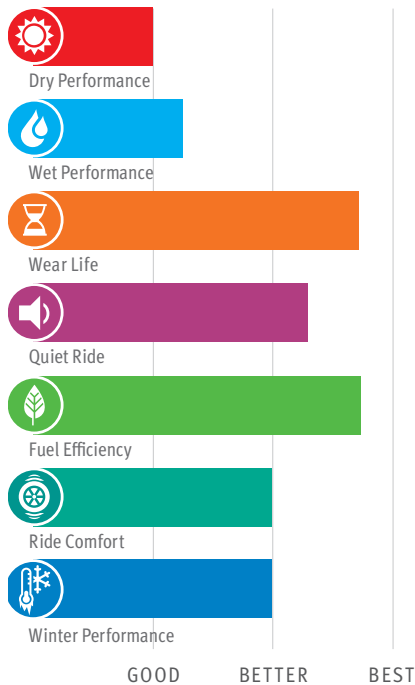

Firestone

CHAMPION™ **FUEL FIGHTER™**

ENGINEERED FOR:

TOP FITMENTS: Nissan Altima, Toyota Camry, Honda Accord, Chrysler Town & Country, Honda Odyssey

TIRE TYPE: All-Season

SPEED RATING: H, T & V

SIZES: 48 sizes from 14" to 18"

WARRANTY: 70,000 Mile Limited Treadwear Warranty, Gold Pledge and Buy & Try, 30-Day Guarantee

GOLD PLEDGE

PERFORMANCE CHARACTERISTICS

TIRE SPECIFICATIONS