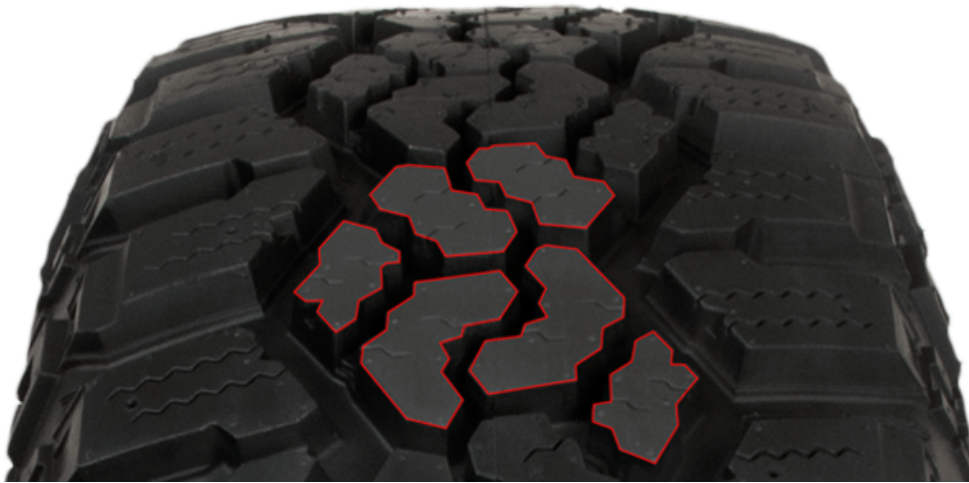

**ROAD
NOISE**

**TREAD
LIFE**

THE PERFECT BALANCE OF OFF-ROAD PERFORMANCE AND ON-ROAD COMFORT

THE KANATI TRAIL HOG WAS DESIGNED FOR EXCEPTIONAL TRACTION, STABILITY, AND RELIABILITY IN ALL KINDS OF TERRAIN AND WEATHER CONDITIONS. THE UNIQUE DESIGN IS SUITABLE FOR EVERYDAY USE IN SOME OF THE HARSHTEST WINTER LOCATIONS WHILE RETAINING A SMOOTH RIDE.

Aggressive All-Terrain Tread: Large lugs and open void ratio enhance grip for better control in the toughest off road conditions while providing a large and stable contact patch for better on road characteristics.

Durable Sidewall: The unique 3-ply sidewall reinforces the structural integrity of the Kanati Mud Hog for greater puncture resistance. The sturdier construction digs into softer terrain for better traction and performance.

Severe Weather Capable: Generous siping and grooves allow for better water evacuation and snow traction. The Kanati Trail Hog sports the Alpine/mountain snowflake severe snow service symbol certifying it as a winter capable tire with year round