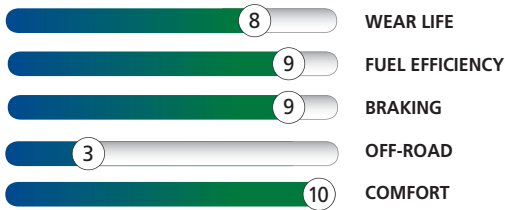

ALL-SEASON TIRE