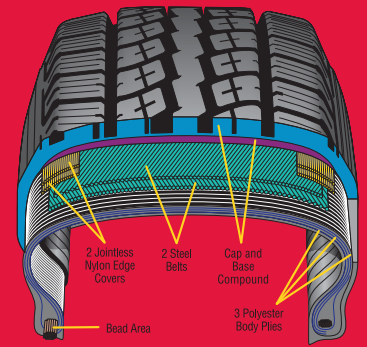

HEAVY-DUTY DURABILITY

Three-ply casing construction handles heavy loads at highway speeds and delivers outstanding durability.

A **wider, solid center rib** adds durability and greater directional stability at highway speeds.

The **deeper groove depth** of Load Range E sizes contributes to longer wear, and enhanced wet and snow traction.

LONG, EVEN WEAR

Yokohama's **proprietary tread compound** increases treadwear, reduces tire squirm and heat build-up without sacrificing dry traction.

Standard Fitments (G051)

Construction may vary by size.

Inch-Up Fitments (G052)

Construction may vary by size.

Load Range E (G053)

Construction may vary by size.

For Vehicles Mentioned Below and Many Others: