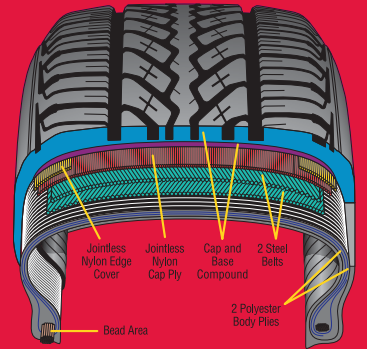

HEAVY-DUTY DURABILITY

Three-ply casing construction handles heavy loads at highway speeds and delivers outstanding durability.

A **wider, solid center rib** adds durability and greater directional stability at highway speeds.

The **deeper groove depth** of Load Range E sizes contributes to longer wear, and enhanced wet and snow traction.

LONG, EVEN WEAR

Yokohama's **proprietary tread compound** increases treadwear, reduces tire squirm and heat build-up without sacrificing dry traction.

Standard Fitments (G051)

Construction may vary by size.

Inch-Up Fitments (G052)

Construction may vary by size.

Load Range E (G053)

Construction may vary by size.

For Vehicles Mentioned Below and Many Others: