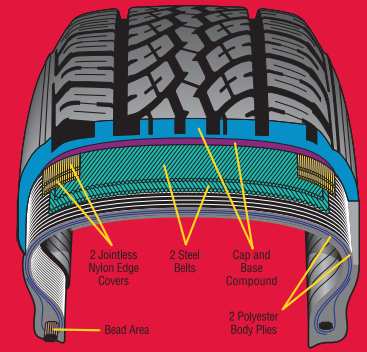

AGGRESSIVE DESIGN

Inch-Up sizes feature a **unique sidewall** to complement the sporty image of your SUV or truck.

Geolandar H/T-S Load Range E Fitments (G053)

For Load Range E applications, special design considerations were made to address the heavy-duty pounding of day-to-day commercial applications.

HEAVY-DUTY DURABILITY

Three-ply casing construction handles heavy loads at highway speeds and delivers outstanding durability.

A **wider, solid center rib** adds durability and greater directional stability at highway speeds.

The **deeper groove depth** of Load Range E sizes contributes to longer wear, and enhanced wet and snow traction.

LONG, EVEN WEAR

Yokohama's **proprietary tread compound** increases treadwear, reduces tire squirm and heat build-up without sacrificing dry traction.