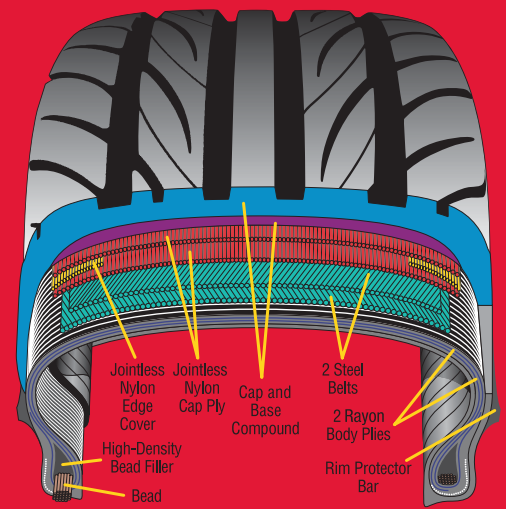

VARIABLE ANGLED GROOVES

Angled groove walls optimize contact with the road and provide enhanced traction when cornering.

FOUR WIDE CIRCUMFERENTIAL GROOVES

Quickly and efficiently evacuate water for enhanced wet traction.

High Speed Durability

JOINTLESS COVER CONSTRUCTION

The speed capable S.drive boasts a line-up in which most of the sizes are Y-rated, an achievement due in part to the double jointless belt cover.

GROOVE-IN-GROOVE TECHNOLOGY

Tiny scores within the tire groove walls help to more effectively distribute stress loads and reduce uneven tire wear.

Smooth Ride

SOLID CENTER RIB

An unbroken center rib maintains continuous road contact, improves lateral stability and minimizes uneven wear, plus enhances comfort with reduced pattern noise.